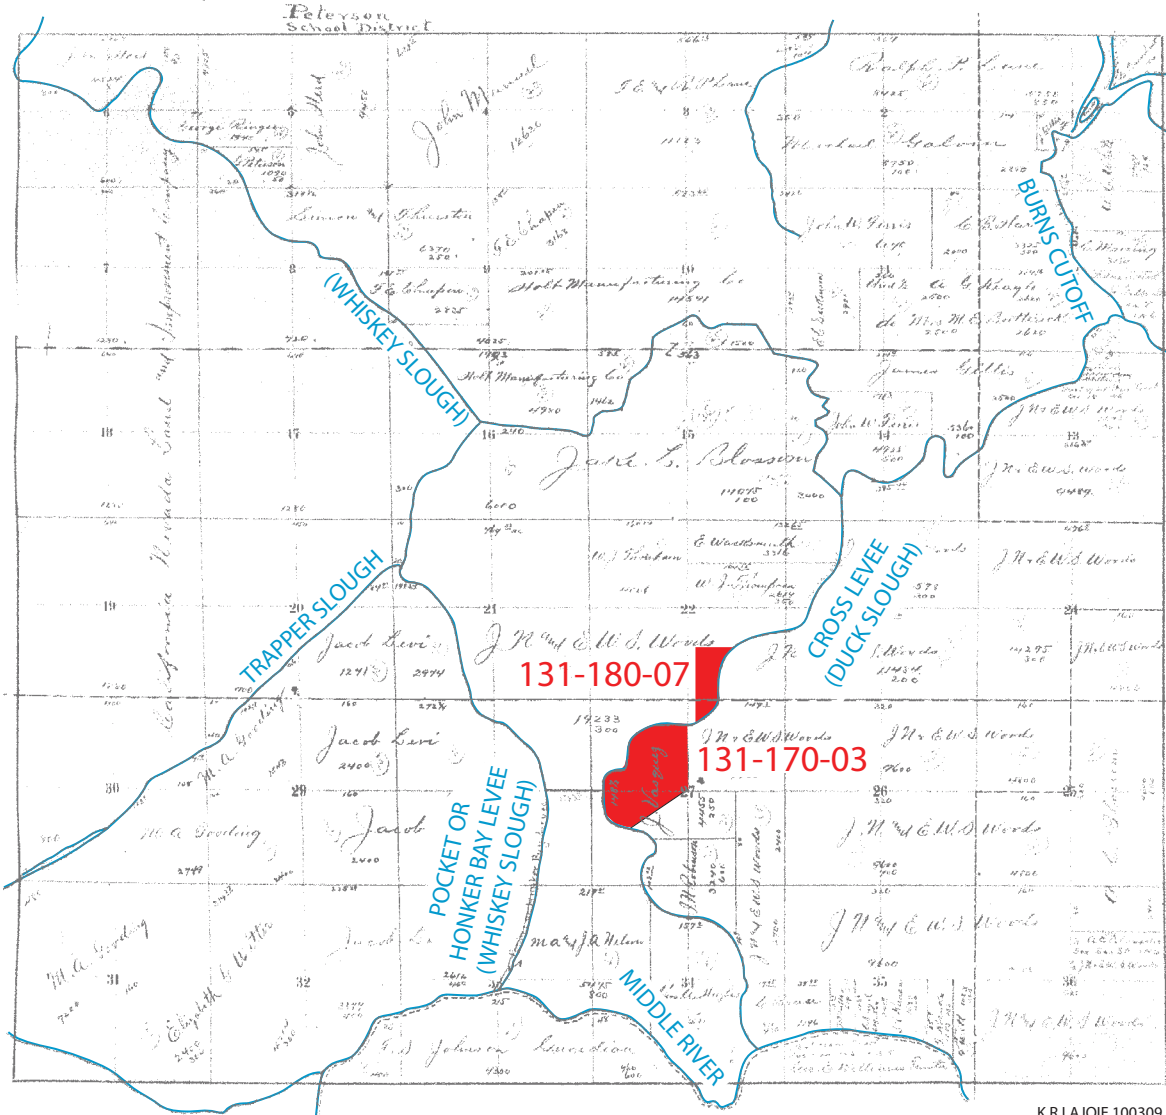

Township No. 1 North, Range No. 5 East, Mt. Diablo Meridian.

KR LAJOIE 100309

1896 SAN JOAQUIN COUNTY ASSESSOR'S MAP
TOWNSHIP 1 NORTH, RANGE 5 EAST

FIGURE 4