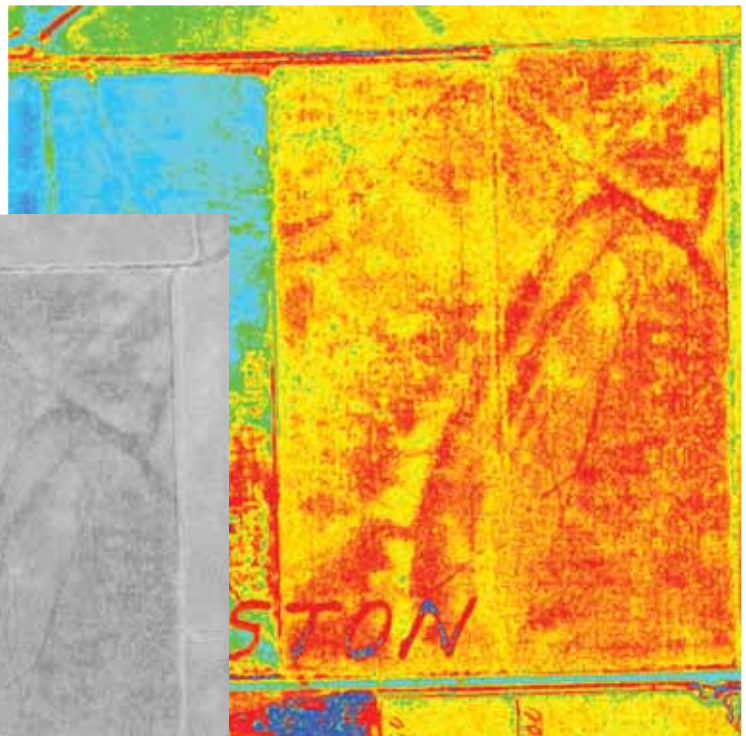

1940 AERIAL PHOTOGRAPH  
ABD 333-68

ORIGINAL BLACK & WHITE

ENHANCED COLOR GRADIENT

FIGURE 14