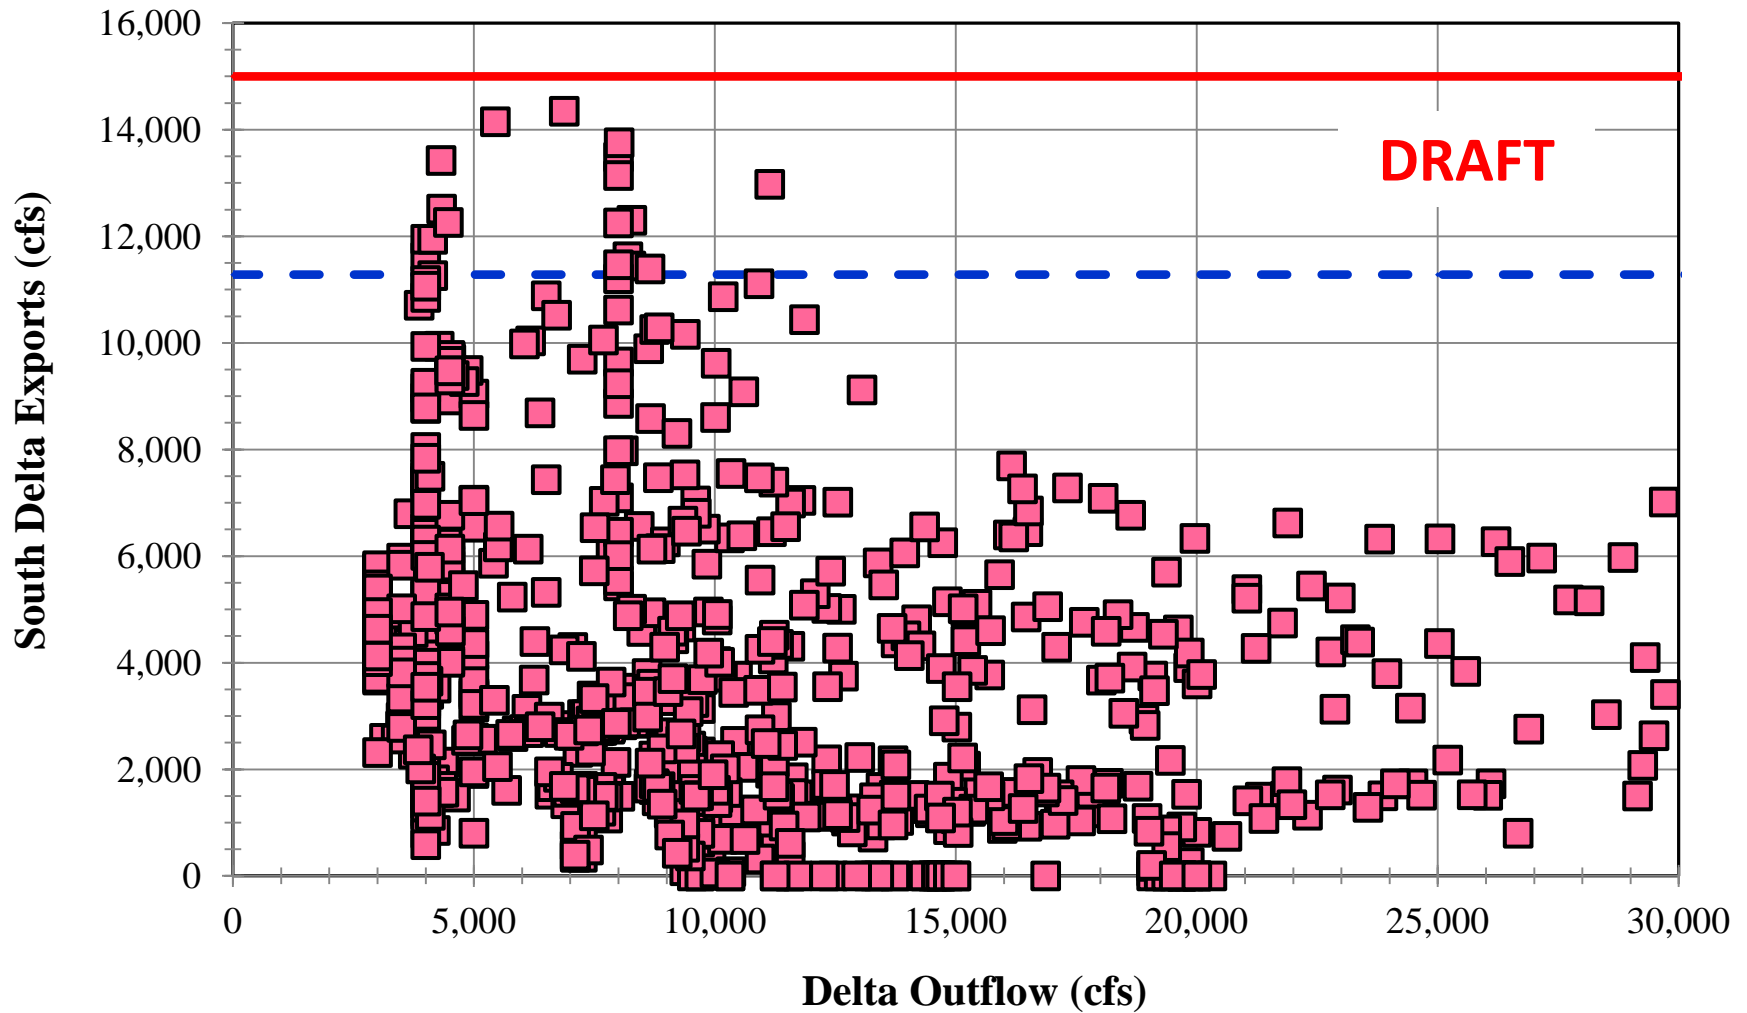

Total South Delta Exports for Cal. WaterFix 4A H3

Total South Delta Exports for Cal. WaterFix 4A H3

15,000 cfs Limit

11,280 cfs Limit

SD Exp Water Fix 4A H3 ELT