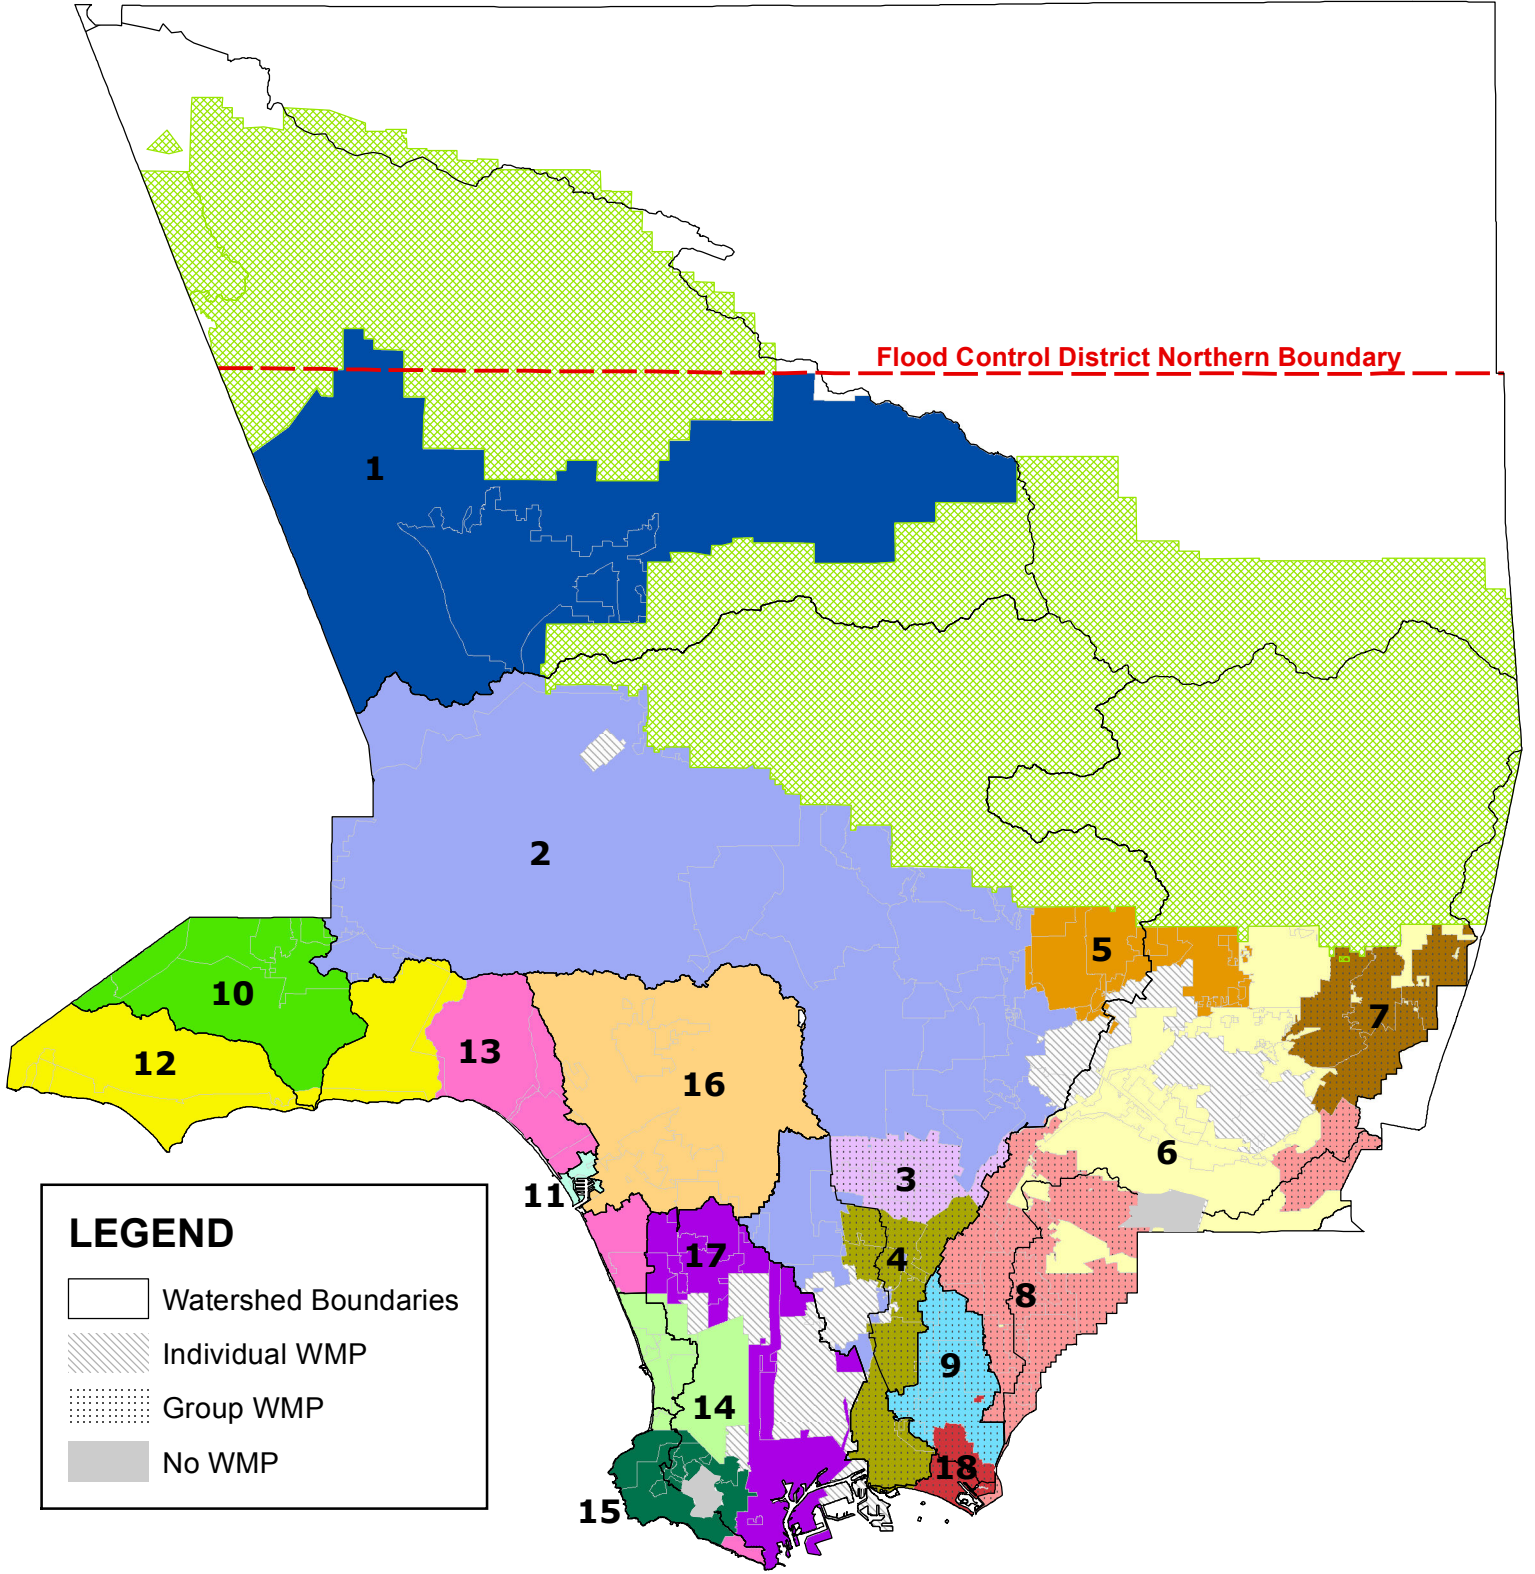

EWMP/WMP Groups (as of 06/28/13)

0 3 6 Miles

LEGEND

- Watershed Boundaries
- Individual WMP
- Group WMP
- No WMP